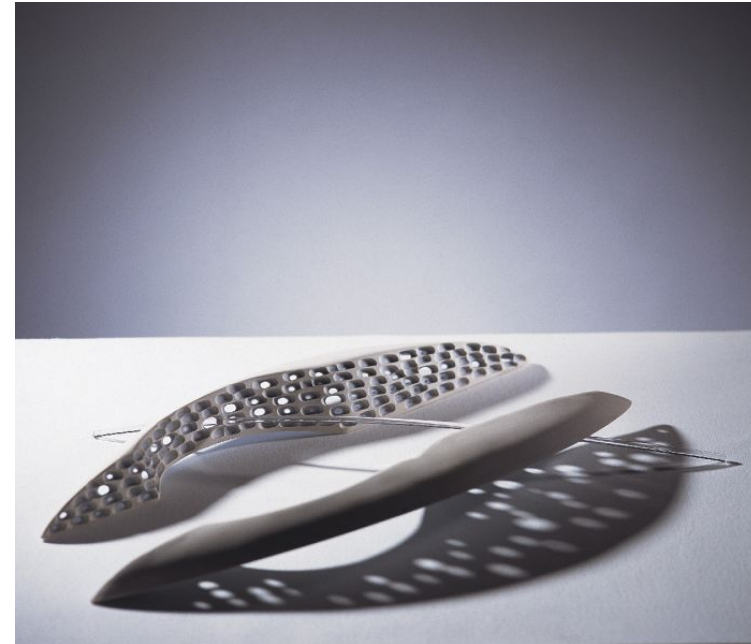

K Jessamy Kelly

Designer Limited Edition

:Balanced I

Sculptural Ceramics

Slip cast porcelain & glass rod

35cm x 5cm x 7cm

Limited Edition 1 of 3

Jessamy Kelly