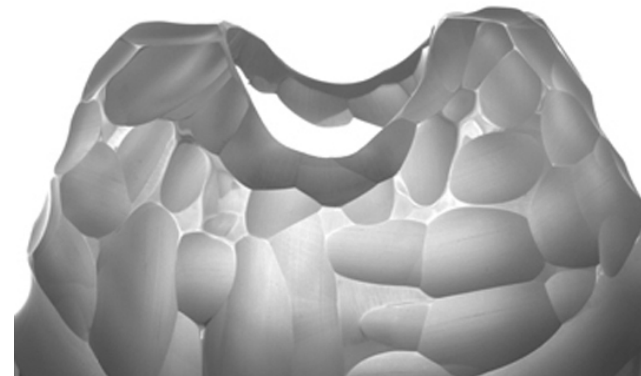

Designer Limited Edition

:Still

Sculptural Art Glass

Blown & Cut Glass

12cm x 12cm x 10cm

*Limited Edition 1 of 3*

*Jessamy Kelly*

**K** Jessamy Kelly