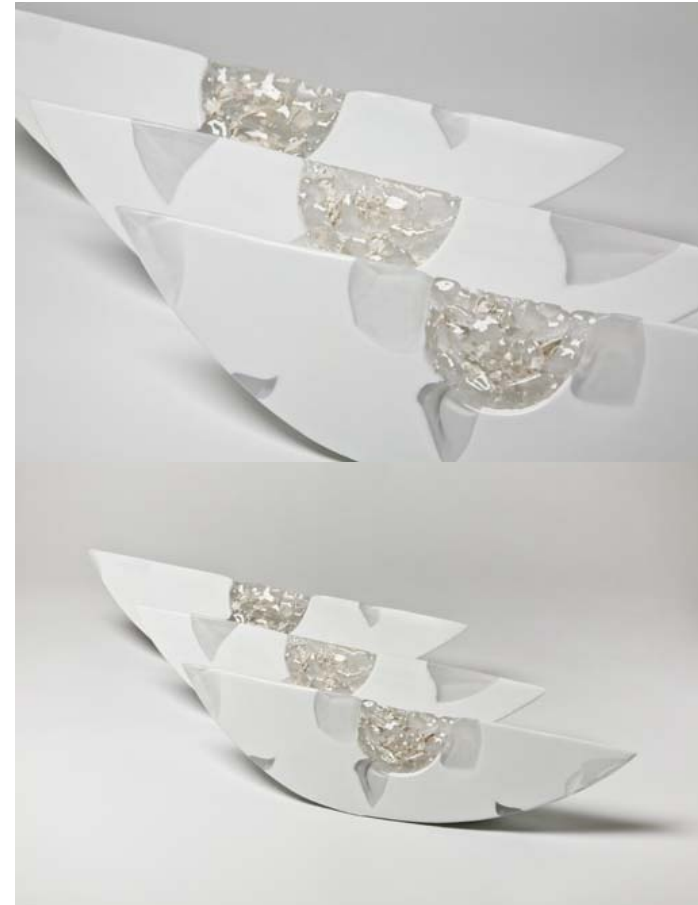

K Jessamy Kelly

Designer Limited Edition

:Spliced I

Sculptural Art Glass

Cast Glass with a pâte de verre & bone china core

60cm x 20cm x 18cm

Limited Edition 1 of 3

White & Clear

Jessamy Kelly