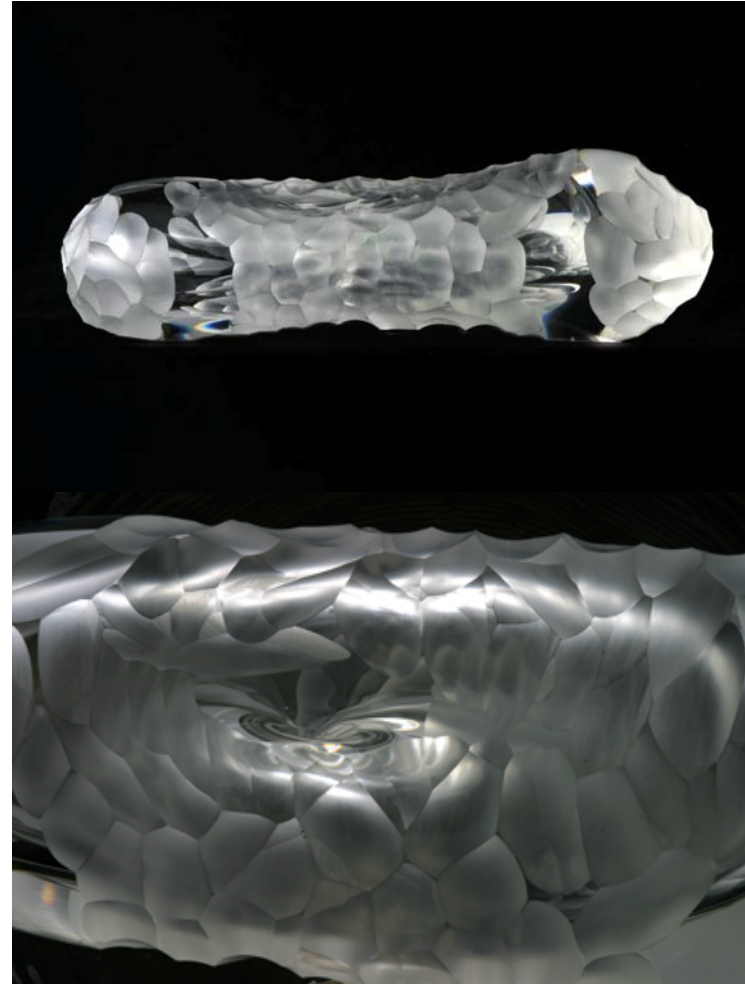

K Jessamy Kelly

Designer Limited Edition

:Encapsule

Jessamy Kelly

Sculptural Art Glass

Blown & Cut Glass

20cm x 12cm x 6cm

Limited Edition 1 of 6