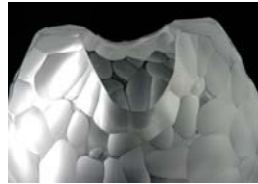

Designer Limited Edition

:Contents

:Still