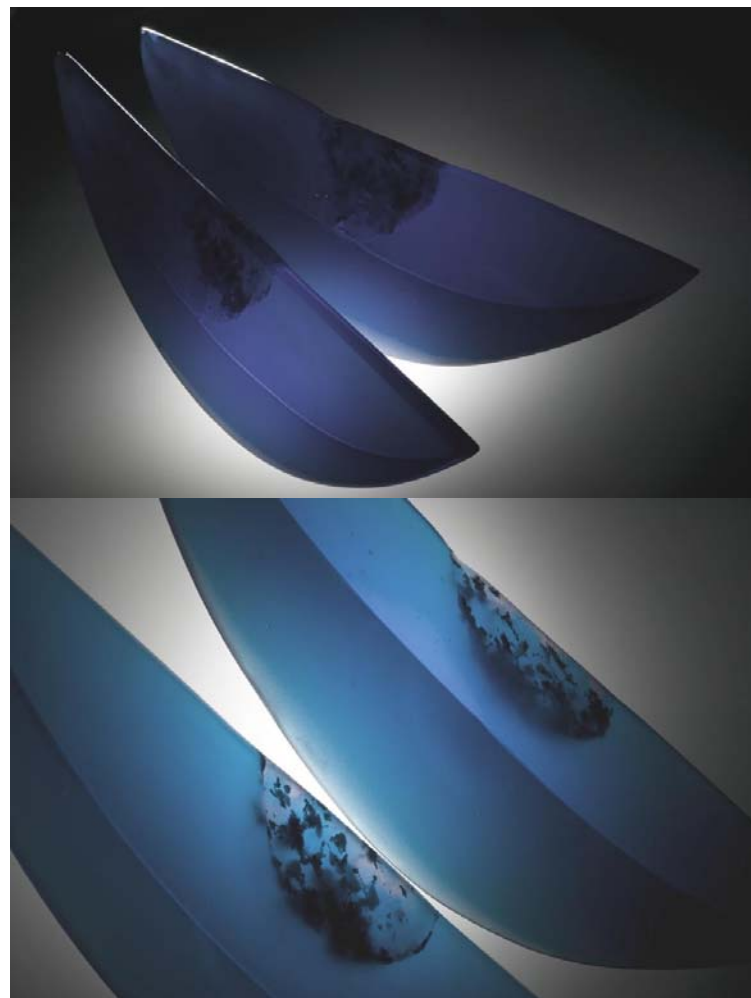

:Spliced III

Sculptural Art Glass

Cast Glass with a pâte de verre & bone china core

60cm x 20cm x 18cm

*Limited Edition 1 of 3*

*Steel grey*

*Jessamy Kelly*

**K** Jessamy Kelly