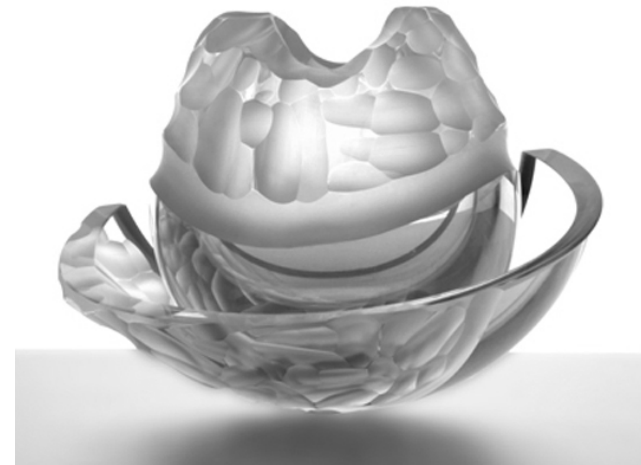

Designer Limited Edition

:Still

Sculptural Art Glass

Blown & Cut Glass

12cm x 12cm x 10cm

*Limited Edition 1 of 3*

*Jessamy Kelly*

**K** Jessamy Kelly