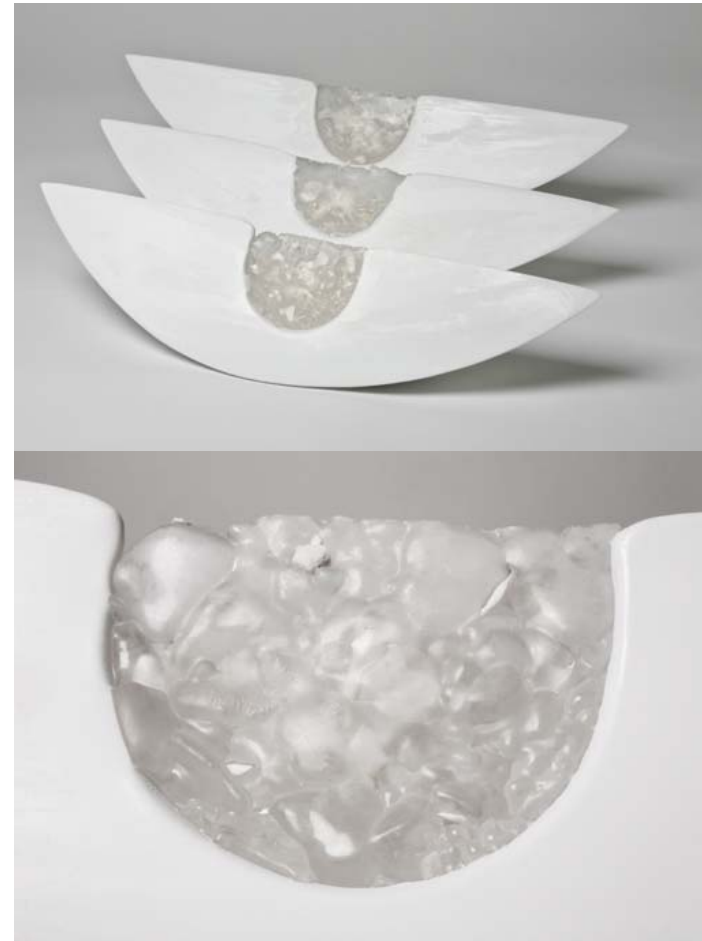

K Jessamy Kelly

Designer Limited Edition

:Spliced II

Sculptural Art Glass

Cast Glass with a pâte de verre & bone china core

60cm x 20cm x 18cm

Limited Edition 1 of 3

White & Clear

Jessamy Kelly